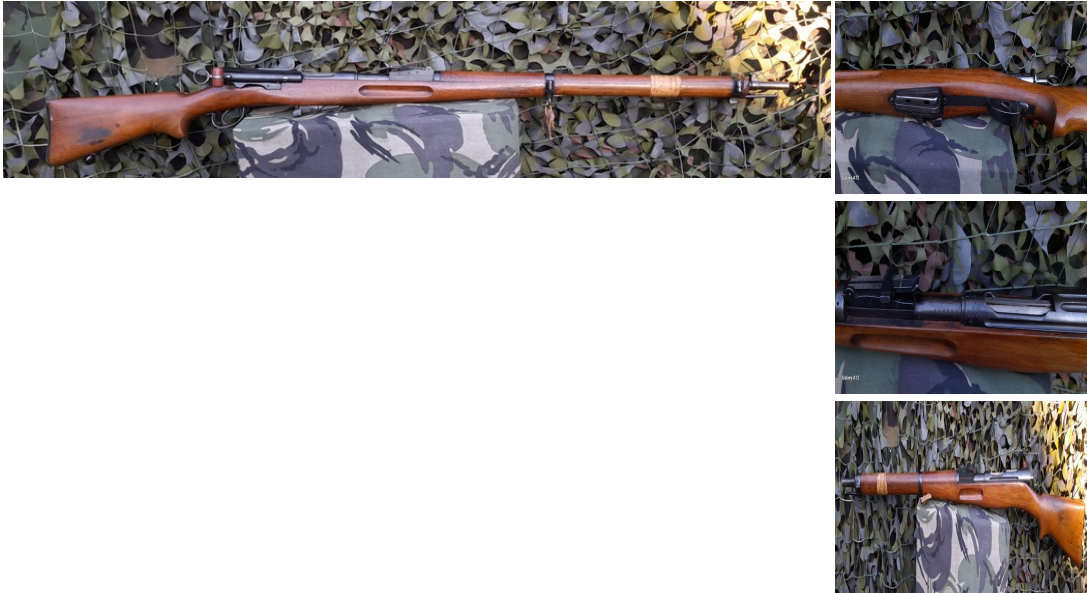

King's Lynn, Norfolk, Eastern
Mobile: 07591 652226
Telephone: 01553 829951

Schmidt Rubin 88/11 Bolt Action .22 Rifles

£ 899

Description

A very good, Schmidt Rubin 89/11 straight pull in 22lr, shoots and works very well, single shot, matching numbers, in nice condition.

Condition: Used - Good condition for age

Make: Schmidt Rubin

Model: 88/11

Mechanism: STRAIGHT PULL

Calibre: .22

Certificate: Firearm - Section 1

Your reference: www.stclementguns.co.uk

Gun Status: Activated